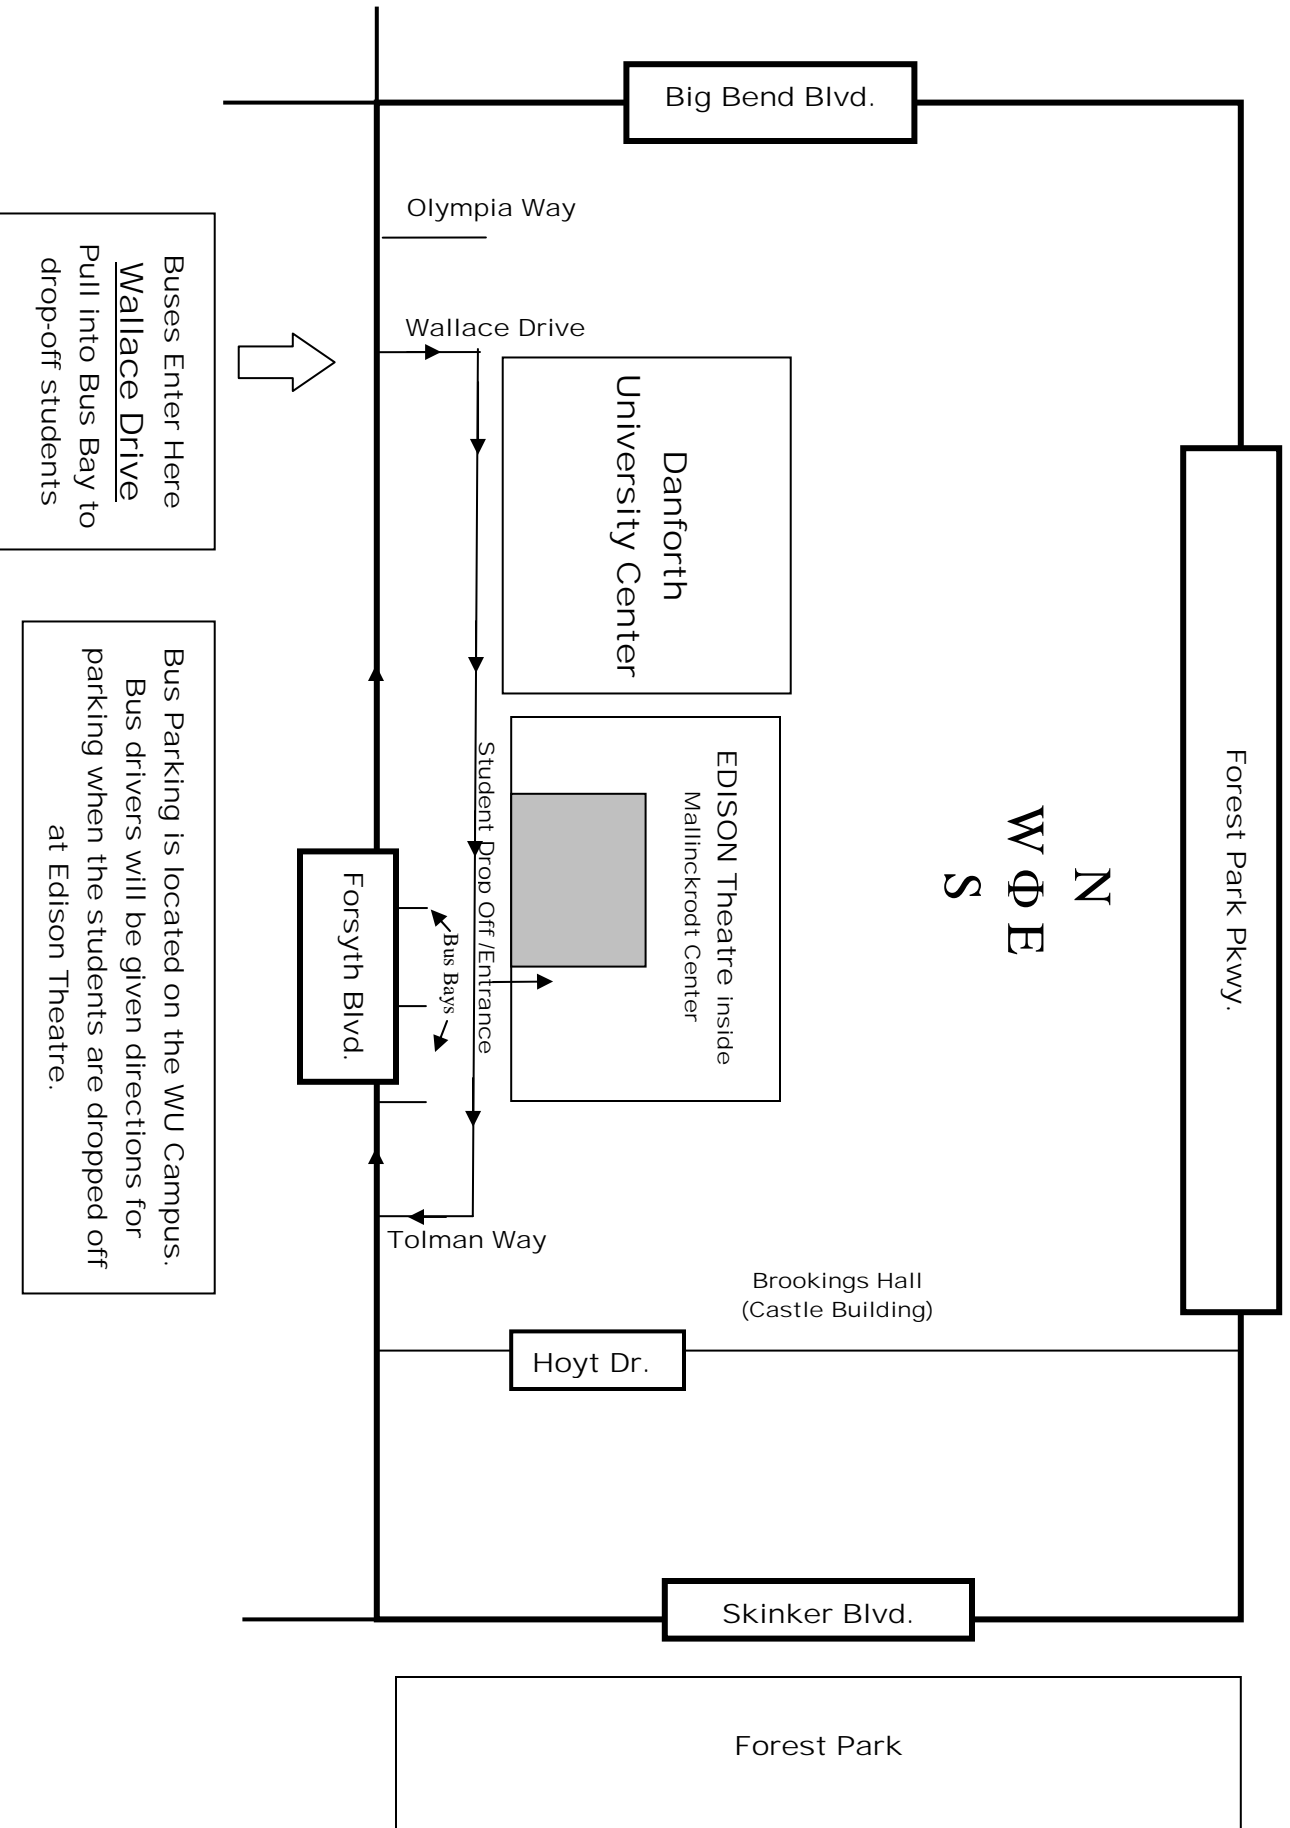

MAP & DIRECTIONS FOR DROP-OFF AND PARKING AT EDISON THEATRE

Located on Washington University's Danforth Campus

Buses Enter Here
Wallace Drive
Pull into Bus Bay to drop-off students

Bus Parking is located on the WU Campus.
Bus drivers will be given directions for parking when the students are dropped off at Edison Theatre.